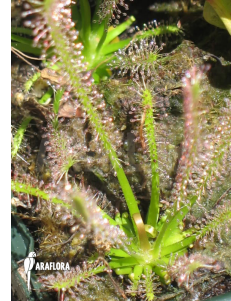

Sundew 'Drosera x hybrida'; (CarniDr95)

Drosera x hybrida

€ 8.72

Drosera x Hybrida is a real must for all plant enthusiasts. Additional information about this plant will become available later.