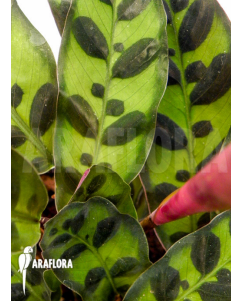

Calathea lancifolia 'Starter' (Botho134a)

Calathea lancifolia 'Starter';

€ 16.35

Calathea lancifolia is a real must for all plant enthusiasts. Additional information about this plant will become available later.

Plant type:	Place:	Adult width:	Light:	Watering:	Araflora info
					
plant	indoor	75 cm	full light	normal	non-edible

Product info

Sorry, no additional information on this Araflora plant. Additional information about this plant will become available later. The symbols below will give you some indications for this plant. We are working hard on adding valuable information as soon as possible.

Height: 8 cm		Width: 6 cm	
Adult height: 100 cm		Adult width: 75 cm	
Flower colour: red		Flower period: all year	
Product: plant		Plant type: plant	
Plant type: antplant		Growth habit: creeping	
Growth habit: epiphytical		Growth rate: fast	
Araflora info: non-edible		Araflora info: special	
Natural habitat: South-East Asia		Altitude range: 0-500 m	