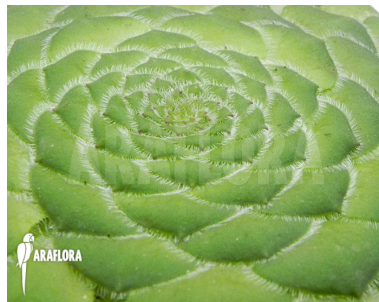

Aeonium tabuliforme (SuCa147)

Aeonium tabuliforme

€ 19.62

Aeonium tabuliforme is a real must for all plant enthusiasts. Additional information about this plant will become available later.

Plant type:

foliage plant

Place:

indoor

Adult width:

40 cm

Light:

full light

Watering:

normal

Araflora info

limited

Product info

Sorry, no additional information on this Araflora plant. Additional information about this plant will become available later. The symbols below will give you some indications for this plant. We are working hard on adding valuable information as soon as possible.

Height:

15 cm

Width:

10 cm

Adult height:

100 cm

Adult width:

40 cm

Flower colour:

?

Flower period:

all year

Temperature winter:

5 °C

Product:

plant

Plant type:

foliage plant

Growth habit:

climbing

Properties:

special

Growth rate:

normal

Araflora info:

limited

Natural habitat:

South America

Altitude range:

0-1000 m