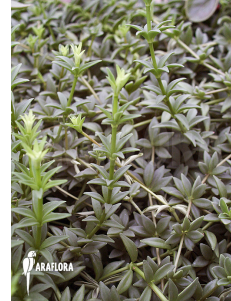

## Peperomia rhombea (Pepe29)

Peperomia rhombea 'starter'

€ 9.20

This exotic Araflora plant is a real must for all plant enthusiasts. Additional information about this plant will become available later.

Plant type: