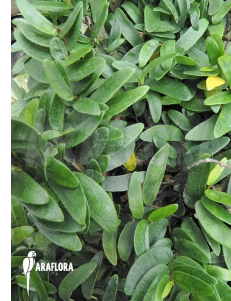

## Ficus punctata &#039;Species panama&#039; (Terra25)

Ficus punctata &#039;Species panama&#039;;

€ 7.42

This exotic Araflora plant is a real must for all plant enthusiasts. Additional information about this plant will become available later.

Height: 10 cm		Width: 5 cm	
Adult height: 100 cm		Adult width: 40 cm	
Flower period: all year		Product: plant	
Plant type: terrarium		Growth habit: creeping	
Properties: special		Growth rate: normal	
Araflora info: limited		Natural habitat: South America	
Altitude range: 0-1000 m			