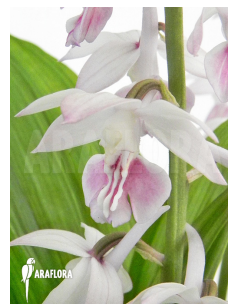

## Outdoor Orchid &#039;Calanthe species unknown&#039; (Orchid174) Calanthe species unknown outdoor

€ 29.56

This exotic Araflora orchid plant is a real must for all plant enthusiasts. Additional information about this orchid will become available later.

Plant type:	Place:	Adult width:	Light:	Watering:	Araflora info
					
flowering plant	indoor	10 cm	no direct sun	normal	hybrid

Height: 5 cm		Width: 5 cm	
Adult height: 40 cm		Adult width: 10 cm	
Flower period: all year		Product: plant	
Plant type: flowering plant		Growth habit: climbing	
Growth habit: epiphytical		Properties: limited	
Growth rate: normal		Araflora info: hybrid	
Natural habitat: North-East Asia		Altitude range: 0-1000 m	