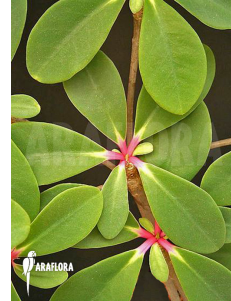

Euphorbia bongolavensis (SuCa20)

Euphorbia bongolavensis

€ 65.40

Euphorbia bongolavensis is a real must for all plant enthusiasts. Additional information about this plant will become available later.

Plant type:

evergreen

foliage plant

Place:

indoor

Adult width:

40 cm

Light:

full light

Watering:

normal

Araflora info

limited

Product info

Sorry, no additional information on this Araflora plant. Additional information about this plant will become available later. The symbols below will give you some indications for this plant. We are working hard on adding valuable information as soon as possible.

Height:

10 cm

Width:

5 cm

Adult height:

100 cm

Adult width:

40 cm

Flower period:

all year

Temperature winter:

5 °C

Product:

plant

Plant type:

foliage plant

evergreen

Growth habit:

climbing

Properties:

special

SPECIAL

Growth rate:

normal

Araflora info:

limited

LIMITED

Natural habitat:

South America

Altitude range:

0-1000 m