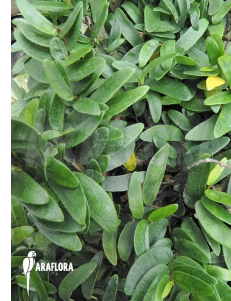

## Ficus punctata &#039;Species panama&#039; (Terra25)

Ficus punctata &#039;Species panama&#039;;

€ 7.63

This exotic Araflora plant is a real must for all plant enthusiasts. Additional information about this plant will become available later.

Height: 10 cm		Width: 5 cm	
Adult height: 100 cm		Adult width: 40 cm	
Flower period: all year		Product: plant	
Plant type: terrarium		Growth habit: creeping	
Properties: special		Growth rate: normal	
Araflora info: limited		Natural habitat: South America	
Altitude range: 0-1000 m			